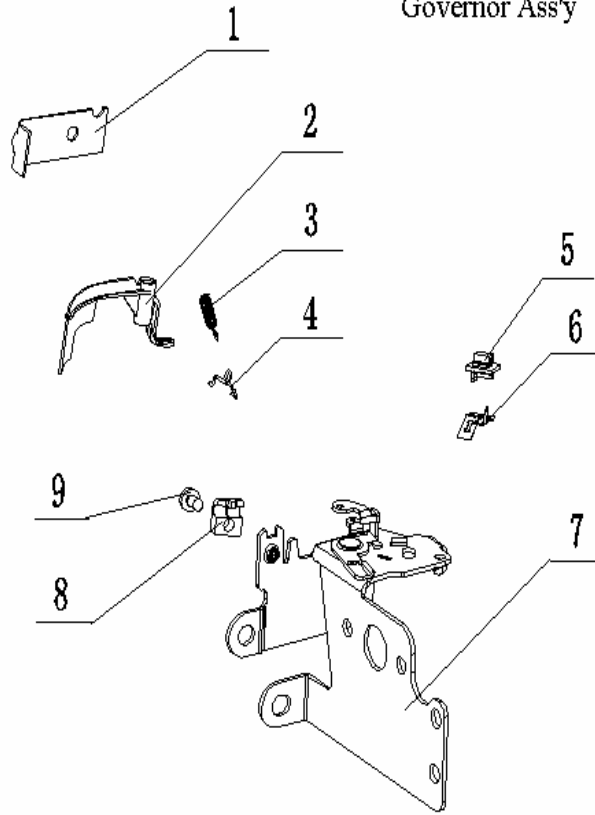

Governor Ass'y