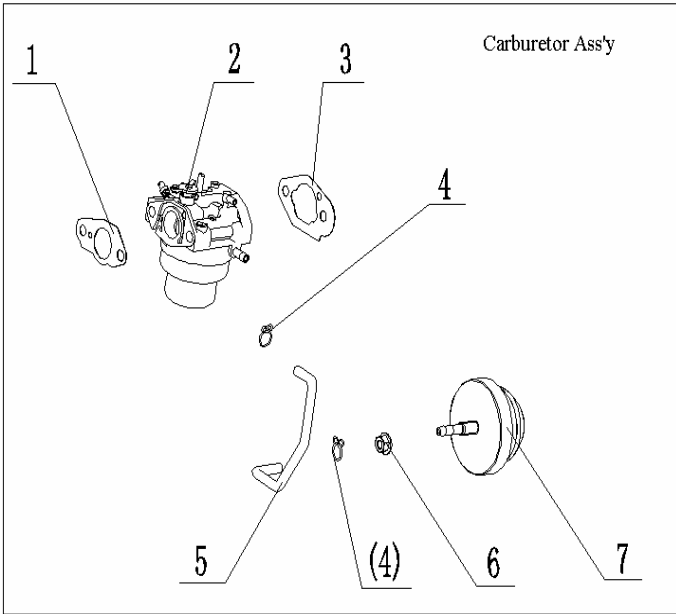

REF. NO.	QJ CODE.	HUSQVARNA PART NO.	DESCRIPTION	QTY	DIAGRAM SECTION
1	3000001K16F000	522256801	Cover,Cylinder	1	Cylinder Head Ass'y
2	30506K04F000	522262101	Spark Plug	1	Cylinder Head Ass'y
1	30103K04F000	522257201	Exhaust Valve	1	Valve Timing Ass'y
2	30201K04F000	522258401	Inlet Valve	1	Valve Timing Ass'y
3	30101K04F000	522256901	Valve Spring	2	Valve Timing Ass'y
4	30106K04F000	522257701	Valve Spring Seat	2	Valve Timing Ass'y
5	30312K04F000	522260501	Valve Lifter	2	Valve Timing Ass'y
6	30600K04F000	522263301	Camshaft Assembly	1	Valve Timing Ass'y
7	30500K04F000	522261401	Set Assy,Oil Gear	1	Valve Timing Ass'y
1	26620K04F930	522255101	Bolt, M8x48.5	8	Crankcase Ass'y
2	15503K04F000	522234001	Gasket,Cylinder	1	Crankcase Ass'y
3	26626K04F920	522255401	Bolt, M4x24.5	1	Crankcase Ass'y
4	165020010200	#N/A	Top Crankcase Assy	1	Crankcase Ass'y
5	32207K04F000	522266001	Gasket	1	Crankcase Ass'y
6	26627K04F920	522255501	Bolt, M4x28	2	Crankcase Ass'y
7	26000001K16F000	522249701	Tube,Admission	1	Crankcase Ass'y
8	32013K04F000	#N/A	Seal,Carburetor	1	Crankcase Ass'y
9	26209K04F000	522253501	O-Ring, 18.5*2.5	1	Crankcase Ass'y
10	26000004K16F000	522250001	Flange Plate,Carburetor	1	Crankcase Ass'y
11	26000007K16F000	522250201	O-Ring,23.3*2.4	1	Crankcase Ass'y
12	26105K04F000	522250701	Tube,Ventilation	1	Crankcase Ass'y
13	26129K04F000	#N/A	Oil Seal,21.5*32*5	1	Crankcase Ass'y
14	26000006K16F000	522250101	Bolt, M8x12	2	Crankcase Ass'y
15	30502K04F930	522261601	Bolt, M6x12	6	Crankcase Ass'y
16	26200000K16F000	#N/A	Pipe Assy,Oil Filler	1	Crankcase Ass'y
17	26130K04F000	#N/A	Oil Seal,21.5*35*8	1	Crankcase Ass'y
18	26208K04F000	522253401	Pin, Dowel	2	Crankcase Ass'y
19	26201K04F000	522252301	Gasket	1	Crankcase Ass'y
20	26200K04F000	522252201	Bottom Crankcase	1	Crankcase Ass'y
21	18105K04F000	522242401	Washer, 16x24x1.4	1	Crankcase Ass'y
22	26202K04F000	522252701	Oil Drain Plug	1	Crankcase Ass'y
23	26621K04F000	522255201	Bolt, M6x29	6	Crankcase Ass'y
24	26000028K55F000	522250301	Clip	1	Crankcase Ass'y
25	26600000K16F000	522255001	Bracket	1	Crankcase Ass'y
26	26243K04F000	522254301	Gasket	1	Crankcase Ass'y
27	26235K04F000	522254201	Breather Valve Assy	1	Crankcase Ass'y
28	26625K04F000	522255301	Bolt, M5x10	2	Crankcase Ass'y
1	165020010500	#N/A	Piston Ring Assy	1	Piston & Con Rod Ass'y
2	165020180100	#N/A	Clip, Piston Pin	2	Piston & Con Rod Ass'y
3	165020470000	#N/A	Piston	1	Piston & Con Rod Ass'y
4	141121C03000	522227201	Piston Pin	1	Piston & Con Rod Ass'y
5	165020410000	#N/A	Connecting Rod Assy	1	Piston & Con Rod Ass'y
1	15230K04F910	522232801	Nut,M16*1.5	1	Crankshaft Ass'y
2	15116K04F000	#N/A	Key	1	Crankshaft Ass'y
3	165020400100	#N/A	Crankshaft Assy	1	Crankshaft Ass'y
4	15245K04F000	#N/A	Washer, 22.3*35*0.9	1	Crankshaft Ass'y
1	22000002K34F000	522248401	Plate,Fixing Ignition Coil	1	Governor Ass'y
2	22000004K16F000	522248801	Governor Vane	1	Governor Ass'y
3	22000001K34F000	522248201	Governor Spring	1	Governor Ass'y
4	22000005K16F000	522249001	Governor Link	1	Governor Ass'y
5	22200001K34F000	522249501	Bracket, Stop Switch	1	Governor Ass'y
6	17571K04F000	522238601	Stop Switch Plate	1	Governor Ass'y
7	22100000K34F000	522249201	Governor Assy	1	Governor Ass'y
8	22000003K34F100	#N/A	Cable Holder	1	Governor Ass'y
9	B02210501225	522382901	Screw,M5*12	1	Governor Ass'y
1	39100009K16F000	522277201	Nut	3	Engine Starter Ass'y
2	17100000K16F002	573979301	Starter Assy (PP, 116C)	1	Engine Starter Ass'y
3	17100000K16F003	573979401	Starter Assy (PP, RED GLM461)	1	Engine Starter Ass'y
2	164039980002	522216601	Spacer	3	Engine Starter Ass'y
4	39200000K34F000	522277401	Fan Cover,Assy	1	Engine Starter Ass'y
5	39000001K16F000	522276101	Wind Shield,Right	1	Engine Starter Ass'y
6	17403K04F000	522237601	Canister,Starter	1	Engine Starter Ass'y
7	39100005K34F000	522277001	Double End Stud	1	Engine Starter Ass'y
8	17449K04F000	522238101	Shroud	1	Engine Starter Ass'y
9	17441K04F000	522237901	Shield	1	Engine Starter Ass'y
10	39100008K16F000	522277101	Double End Stud	1	Engine Starter Ass'y
11	39100003K16F000	522276801	Double End Stud	1	Engine Starter Ass'y
12	39000002K16F000	522276401	Wind Baffle (Left)	1	Engine Starter Ass'y
1	164032060000	522216101	Fan	1	Ignition System Ass'y
2	164030960000	522216001	Fly Wheel Assy	1	Ignition System Ass'y
3	164030022200	522215801	Ignition Coil Assy	1	Ignition System Ass'y
4	24584L01F930	#N/A	Washer (6x11.2x1.5)	1	Ignition System Ass'y
5	164030022300	#N/A	Cut Out Lead	1	Ignition System Ass'y
1	34200002K16F000	522269901	Paper Gasket (I)	1	Carburetor Ass'y
2	34100000K34F000	522269401	Carburetor Assy	1	Carburetor Ass'y
3	331051C03000	522268801	Paper Gasket (III)	1	Carburetor Ass'y
4	32002J02F000	522265401	6.5 Clip,Tube	2	Carburetor Ass'y
5	34000001K34F000	522269201	Fuel Pipe	1	Carburetor Ass'y
6	B04190600000	522384101	Nut,M6	2	Carburetor Ass'y
7	34200000K16F000	522269701	Fuel Primer Assy	1	Carburetor Ass'y
1	47000K04F000	522278301	Muffler Assy	1	Muffler Ass'y
1	37000004K34F000	522273401	Double End Stud	2	Air Filter Ass'y
2	37000006K16F000	522273501	Tie-In,Tube	1	Air Filter Ass'y
3	24585L01F930	#N/A	Washer (6.5x12.8x1)	1	Air Filter Ass'y
4	B01210603065	#N/A	Bolt M6x30	1	Air Filter Ass'y
5	B07000006002	#N/A	Spring Washer 6	2	Air Filter Ass'y
6	B04200600042	#N/A	Nut, M6	2	Air Filter Ass'y
7	15105A43F000	#N/A	Plane Washer	2	Air Filter Ass'y
8	37100000K34F000	522273901	Air Filter Ass'y	1	Air Filter Ass'y